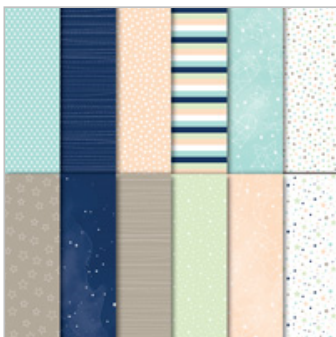

Well Written meets Twinkle Twinkle Baby Cards

Lynn Kolcun

614-592-7590

lynn.kolcun@gmail.com

AverysOwlery.com

Navy

1. Adhere whisper white to card base
2. Punch the twinkle builder out of the top right corner of the navy dsp and adhere to whisper white. Keep the punched pieces for the Petal Pink card
3. Adhere pool party dsp.
4. Adhere dsp to sea foam card stock. I cut the dsp so that the Welcome would sit on the night of navy stripe in the center of the DSP
5. Cut Welcome ad Baby from Night of Navy and adhere to DSP.
6. Adhere all to card front with dimensionals.

Petal Pink

1. Adhere whisper white and DSP to card base
2. Crop Navy, petal pink and DSP with Rectangle Stitched framelits. I used the 2nd, 3rd and 4th from the smallest of the large nested group. Adhere together
3. Cut Welcome and Baby from well Written framelits from Petal Pink, Adhere to DSP. Add Moon and Stars from Navy card with liquid glue. Adhere to card front with dimensionals.
4. Sit back and admire your cards

Supplies

[Twinkle Twinkle
Designer Series](#)

[Paper](#)

146284

Price: $11.00